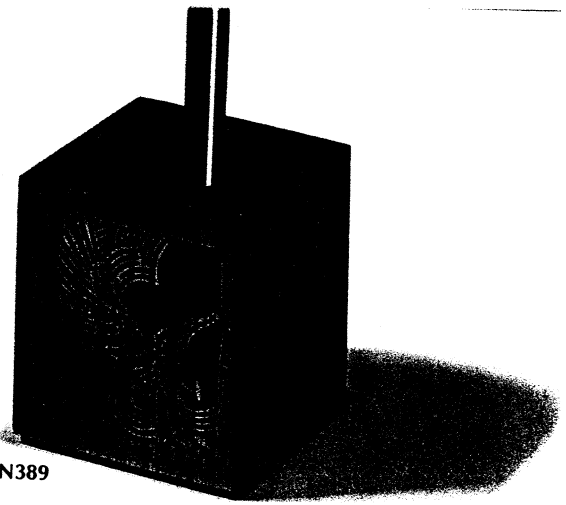

Parker Laser Engraved Walnut Desk Sets

Eagle N389

...combine high technology and precise craftsmanship.